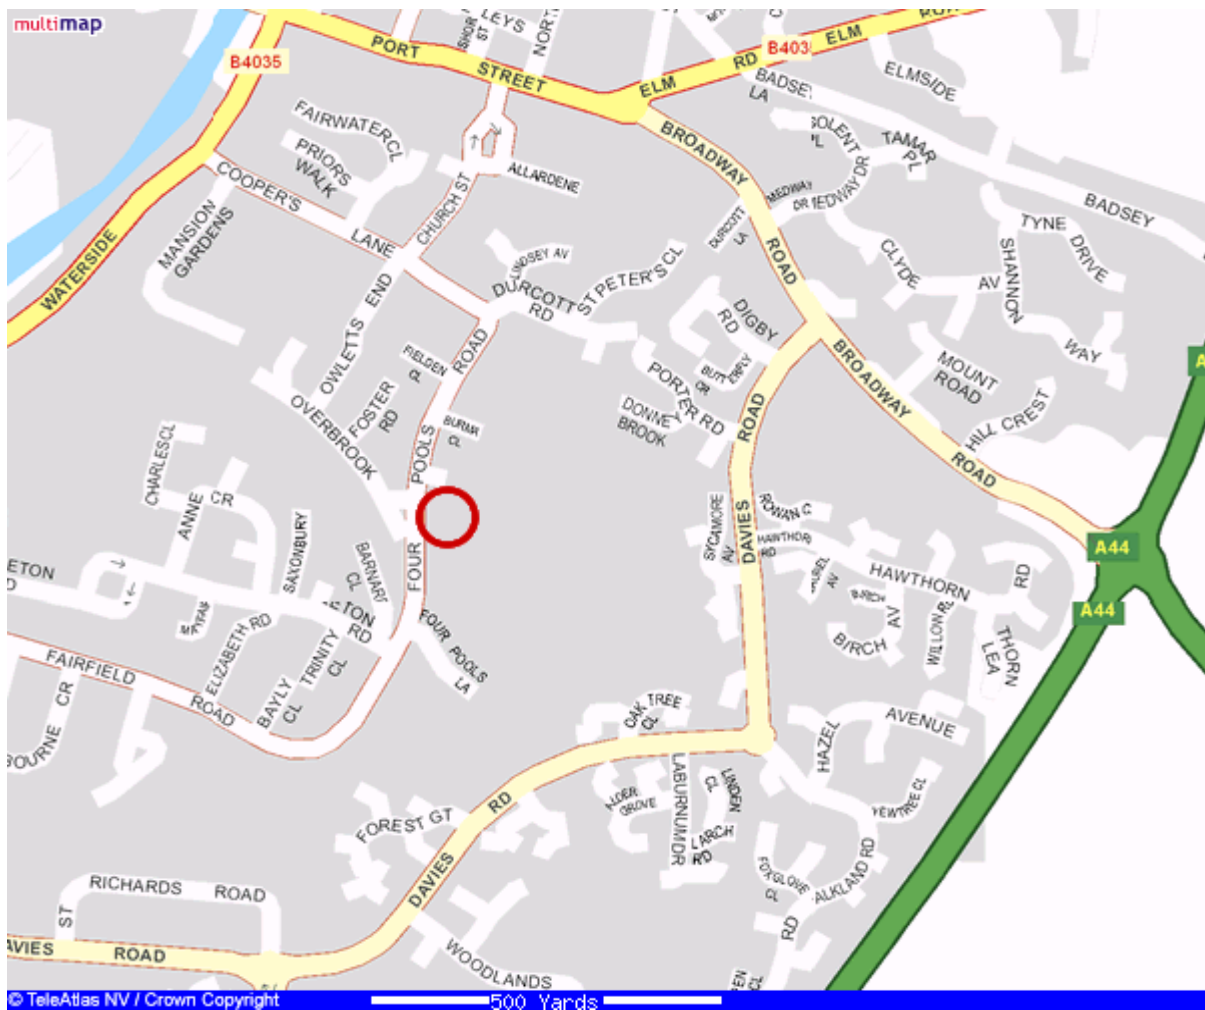

A Multimap Map of at 1:10000 Scale

**Multimap.com is the European leader in online mapping services.**

We hope that you find Multimap's mapping services helpful and easy to use. Please note, however, that the maps should be used as a guide only. In particular, the red circle may indicate the centre of the area covered by the postcode selected, rather than the precise location of an address. Multimap.com and its suppliers assume no responsibility for any loss or delay resulting from use of our services. If you do find an error or omission, please let us know; we try to provide the best service possible. Please also note that Multimap grants you permission to make up to 10 copies of our maps for personal use only; if you require more copies, please write to [info@multimap.com](mailto:info@multimap.com) with your request.